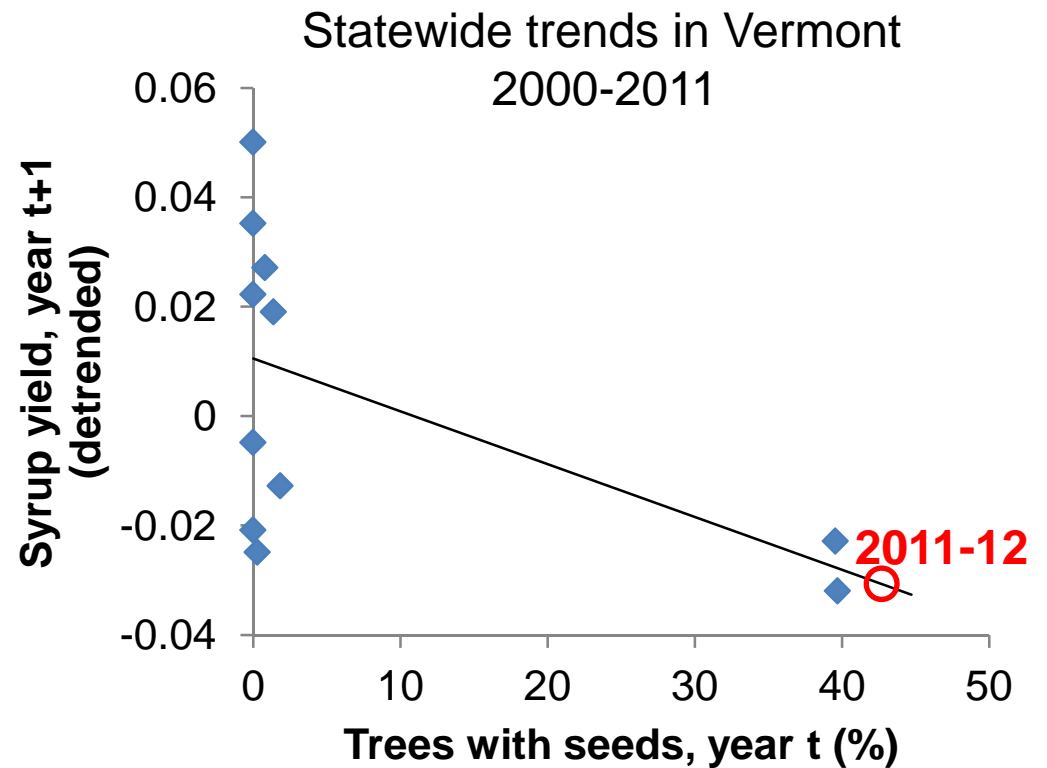

2. Mast-seeding in sugar maple, *Acer saccharum*

- Long-term data for seed production & carbohydrate dynamics

Data: USDA National Agricultural Statistics Service, North American Maple Project ; Figure: J. Rapp & E. Crone